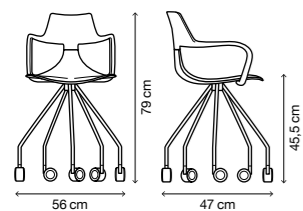

- 8 Kg / unit.
- 57 x 57 x 81 cm / 0,27 m³
- 1 sedie per imballo min. chairs per carton min.

Colori / Colors

36 combinazioni colori / colors schemes

Seduta Seat

- P001 Bianco / White
- P002 Verde / Green
- P003 Arancio / Orange

- P004 Rosso / Red
- P005 Antracite / Anthracite
- P007 Tortora / Dove grey

Schienale Back

- P001 Bianco / White
- P002 Verde / Green
- P003 Arancio / Orange

- P004 Rosso / Red
- P005 Antracite / Anthracite
- P007 Tortora / Dove grey

Struttura cromata Chromed frame

- C400 Cromato / Chromed

Modello / Model

Cyber Shark

Basso HS62-Alto HS72 / Low HS62-High HS72

Materiali / Materials

Seduta e schienale in polipropilene / Struttura in acciaio cromato o verniciato / tubo ovale 33 x 10 mm - spessore 2 mm
Seat and back in polypropylene / Chromed or painted steel frame / oval tube 33 x 10 mm - thickness 2 mm