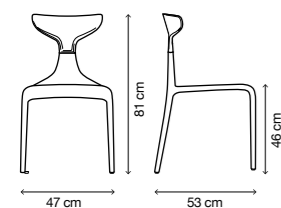

The Iron Shark Chair rises above the rest with its particular style and 36 color combinations.

The chromed steel tube frame adds a contemporary touch to the ergonomic polypropylene chair. Select from six color options each for both seat and back to create your own unique Iron Shark. Stackable for convenient storage.

Cyber Punk
Cyber Shark

Rivet Punk
Rivet Shark

Rivet Punk-P
Cyber Punk-P

caratteristiche tecniche

technical features

Modello / Model

Punk

- 3,3 Kg / unit.
- 57 x 71 x 95 cm / 0,40 m³
- 4 sedie per imballo min. chairs per carton min.
- 8