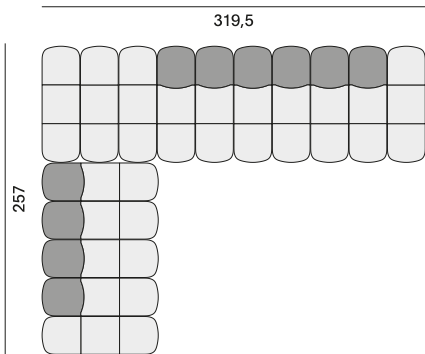

C

N. 5 F061754
N. 10 F061750