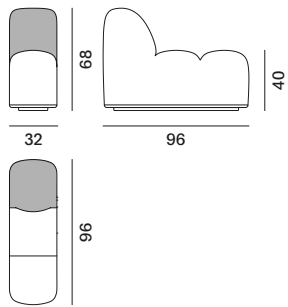

Abacus

straight module with backrest